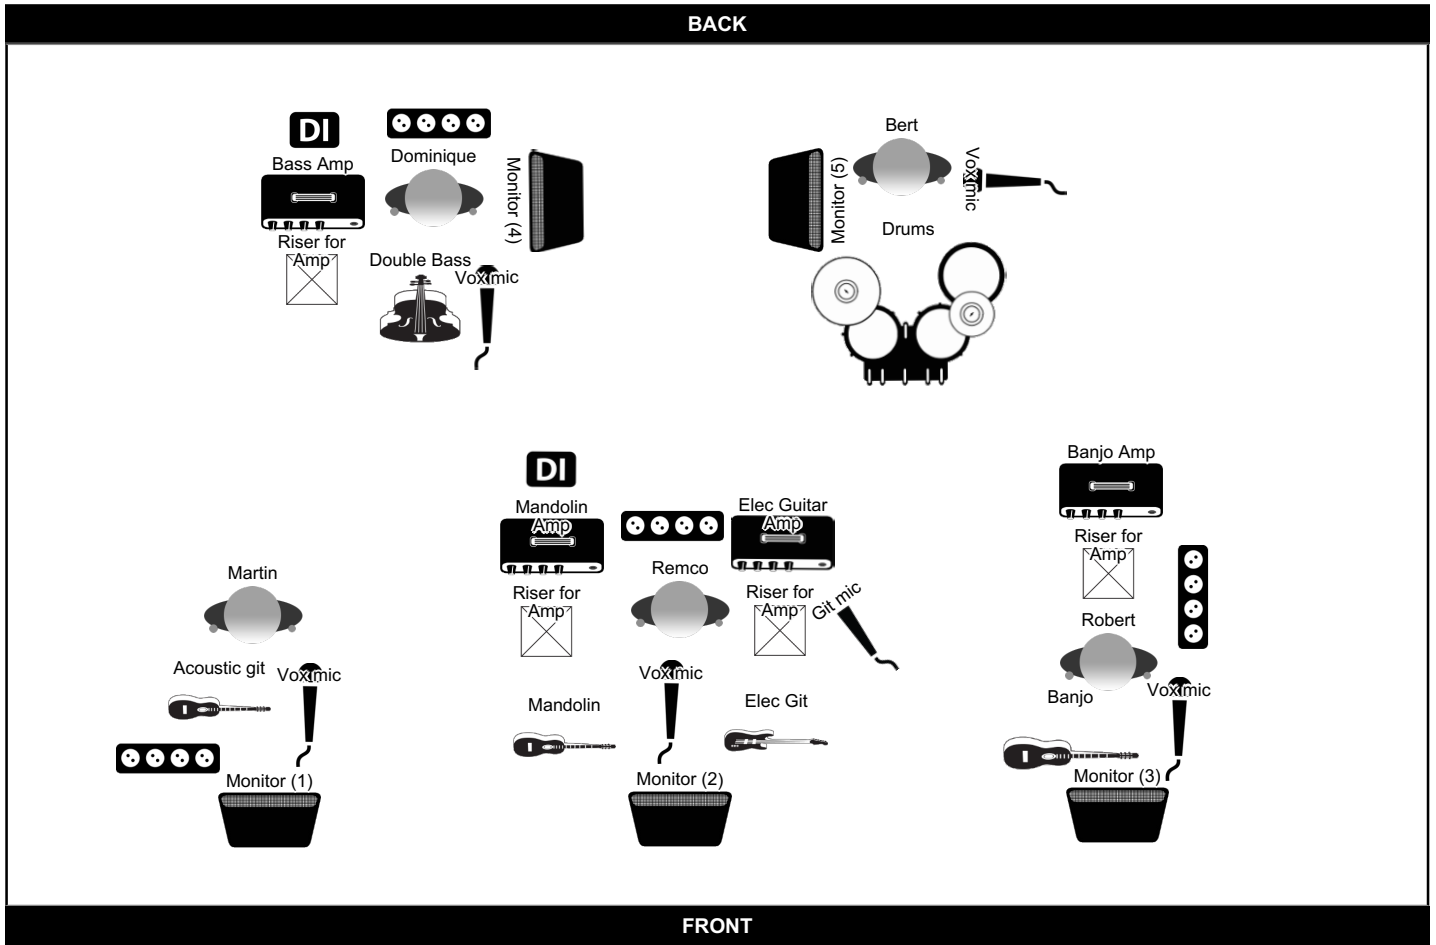

<http://www.stringcaster.com>

Contact: Robert van Driesten (+ 31 6 29093302 / info@stringcaster.com)

Extra Info

Please note: we do NOT want the monitors very loud on stage!!!

On stage pls provide:

- 4 small risers (for our amps, anything with a flat surface will do)
- 5 towels
- Drinks on stage: still water and beer (no IPA !)

Monitor Groepen

Groep	Geluidsmix
Groep 1	100% Vox Martin, 100% Acoustic git, 70% rest of vocals
Groep 2	100% Vox Remco, 70% Acoustic git, 70% rest of vocals
Groep 3	100% Vox Robert, 70% Mandolin, 70% Acoustic git, 70% Double Bass, 50% Elec git, 30% drums, 60% rest of vocals
Groep 4	100% Vox Dominique, 70% rest of instruments, 70% rest of vocals
Groep 5	100% Vox Bert, 50% drums, 80% rest of instruments, 80% rest of vocals